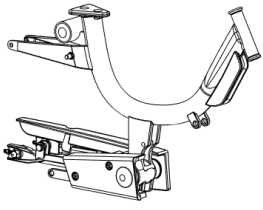

Pose 1 - Stel

Pose 2 - Forgaffel

Pose 3 - Motor

Pose 4 - Ekstra

Sachs Monark Crescent
www.ScaleMopeds.dk

The complex block contains four logos: three yellow 'Monark' logos with a red and black crest, and one white 'Sachs' logo with a red and black crest. Below the logos is the text 'Sachs Monark Crescent' and the website 'www.ScaleMopeds.dk'.